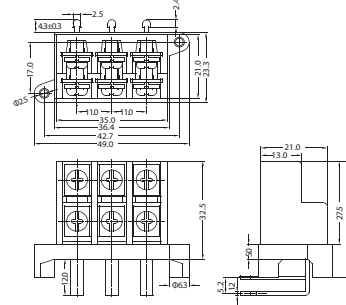

TBEM-2H
11.0mm / 20.0mm

Pitch / Height

Poles

Rated

Wire

Drawing

TBEMT-2
11.0mm / 21.15mm

TBEMT-3
12.65mm / 21.15mm

TBEMT-4
11.0mm / 21.15mm

Pitch / Height

Poles

Rated

Wire

Drawing

TBEM-21
11.0mm / 38.5mm

TBEM-21A
11.0mm / 38.5mm

Barrier Terminal Block

ROHS

AMTEK CONNECTORS MANUFACTURE