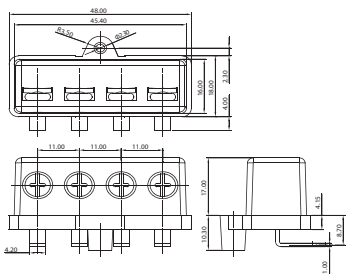

TBEM-2H
11.0mm / 20.0mm

Pitch / Height

Poles

Rated

Wire

Drawing

TBEMT-2
11.0mm / 21.15mm

TBEMT-3
12.65mm / 21.15mm

TBEMT-4
11.0mm / 21.15mm

Pitch / Height

Poles

Rated

Wire

Drawing

TBEM-21
11.0mm / 38.5mm

TBEM-21A
11.0mm / 38.5mm