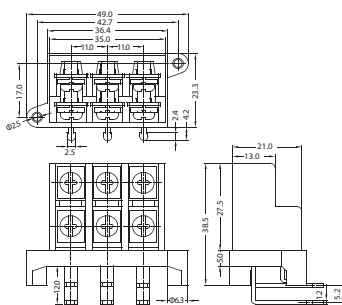

TBEMT-4
11.0mm / 21.15mm

Pitch / Height

Poles

Rated

Wire

Drawing

TBEM-21
11.0mm / 38.5mm

TBEM-21A
11.0mm / 38.5mm