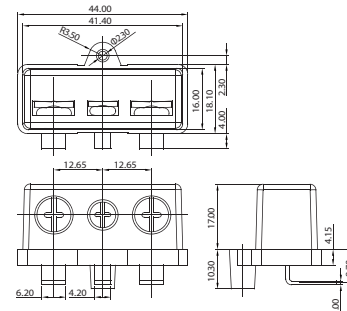

TBEM-2H
11.0mm / 20.0mm

Pitch / Height

Poles

Rated

Wire

Drawing

TBEMT-2
11.0mm / 21.15mm

TBEMT-3
12.65mm / 21.15mm

TBEMT-4
11.0mm / 21.15mm

Pitch / Height

Poles

Rated

Wire

Drawing

TBEM-21
11.0mm / 38.5mm

TBEM-21A
11.0mm / 38.5mm