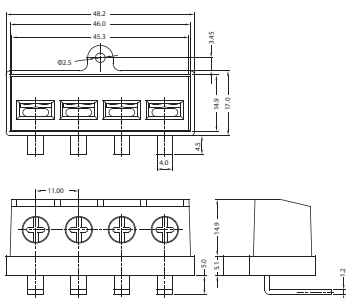

TBEM-2H
11.0mm / 20.0mm

Pitch / Height

Poles

Rated

Wire

Drawing

TBEMT-2
11.0mm / 21.15mm

TBEMT-3
12.65mm / 21.15mm

TBEMT-4
11.0mm / 21.15mm

Pitch / Height

Poles

Rated

Wire

Drawing

TBEM-21
11.0mm / 38.5mm

TBEM-21A
11.0mm / 38.5mm