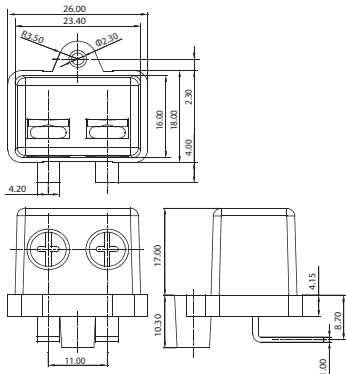

TBEM-2H
11.0mm / 20.0mm

Pitch / Height

Poles

Rated

Wire

Drawing

TBEMT-2
11.0mm / 21.15mm

TBEMT-3
12.65mm / 21.15mm

TBEMT-4
11.0mm / 21.15mm

Pitch / Height

Poles

Rated

Wire

Drawing

TBEM-21
11.0mm / 38.5mm

TBEM-21A
11.0mm / 38.5mm